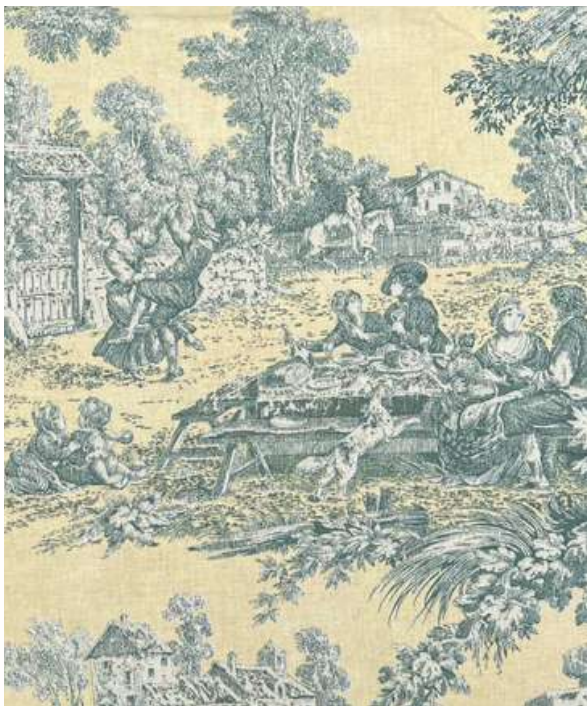

CORAL IKAT

TROPICAL PALM TREE

BEIGE CORAL

ISTANBUL

BORDEAUX GARDEN

DESIGN CATALOG

VINTAGE

COUNTRYSIDE BLACK & WHITE