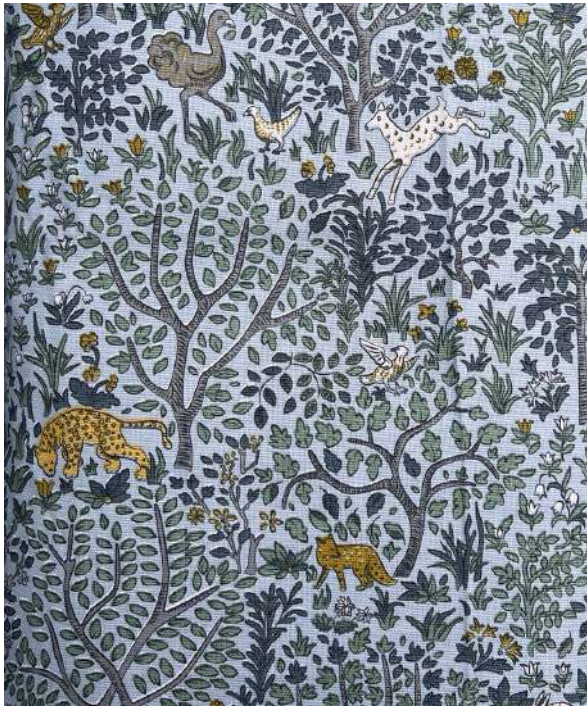

Lola bags
be yourself ♥

DESIGN CATALOG

SHADES OF SKY COLLECTION

YELLOW CHEETAH

BLUE INDIGO

NAVY CORAL

LAVANDER & GREEN CORAL

FLORAL

PUPPY LOVER

NAVY DOTS

NAVY TRIBAL

WHITE ARROWS

BLUE ANIMAL PRINT

BLUE DOTS

BLUE IKAT

NAVY STRIPES