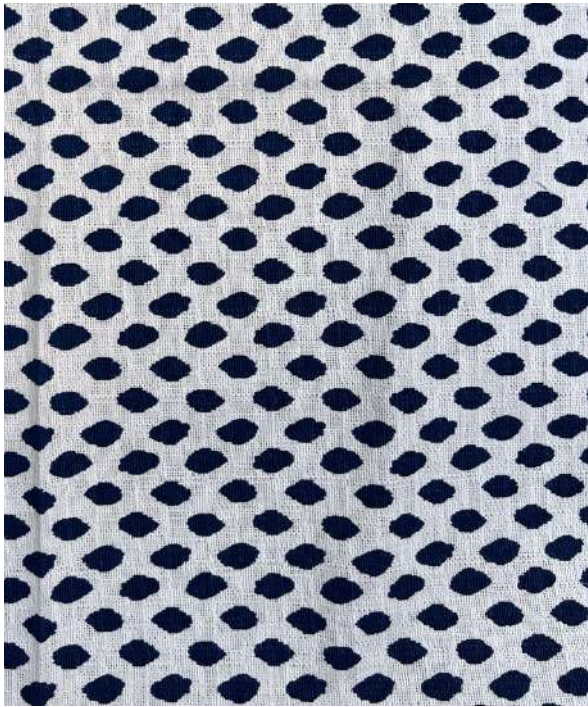

Lola bags
be yourself ♥

DESIGN CATALOG

SHADES OF SKY COLLECTION

YELLOW CHEETAH

BLUE INDIGO

NAVY CORAL

LAVANDER & GREEN CORAL

FLORAL

PUPPY LOVER

NAVY DOTS

NAVY TRIBAL

WHITE ARROWS

BLUE ANIMAL PRINT

BLUE DOTS

BLUE IKAT

NAVY STRIPES